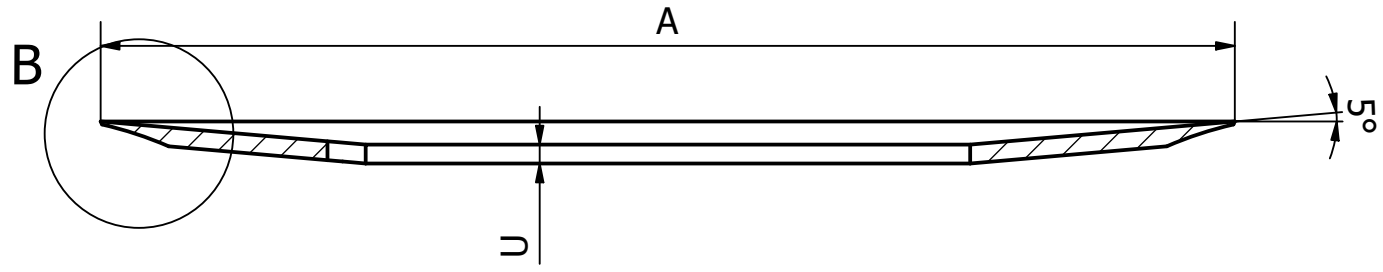

A-A ( 1 : 1 )

B ( 5 : 1 )

|   |  |                    |
|---|--|--------------------|
| Material:   | Description:                                 | Designer: Liberale |
| Hardness:   | Code:  | Approved by:       |
|  | NEGRI LAME SRL<br>27010 Siziano (PV) - Italy | Dwg. No.: NL-A03   |
|   | Version:                                     |                    |
|   | Date:04/08/2020                              |                    |