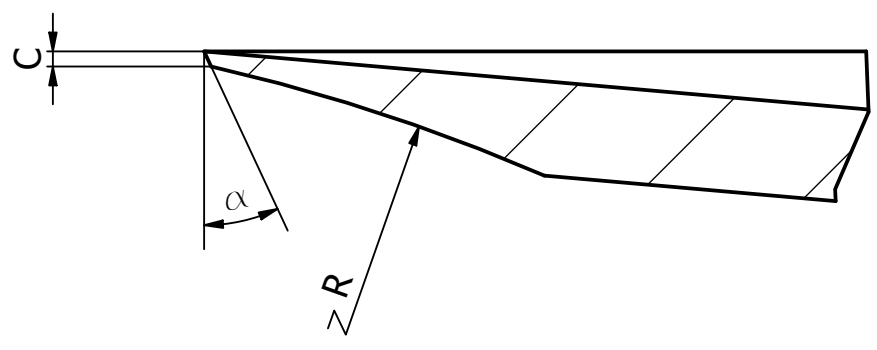

A-A ( 1 : 1 )

B ( 5 : 1 )

|   |  |                    |
|---|--|--------------------|
| Material:   | Description:                                 | Designer: Liberale |
| Hardness:   | Code:  | Approved by:       |
|  | NEGRI LAME SRL<br>27010 Siziano (PV) - Italy | Dwg. No.: NL-A03   |
|   | Version:                                     |                    |
|   | Date:04/08/2020                              |                    |